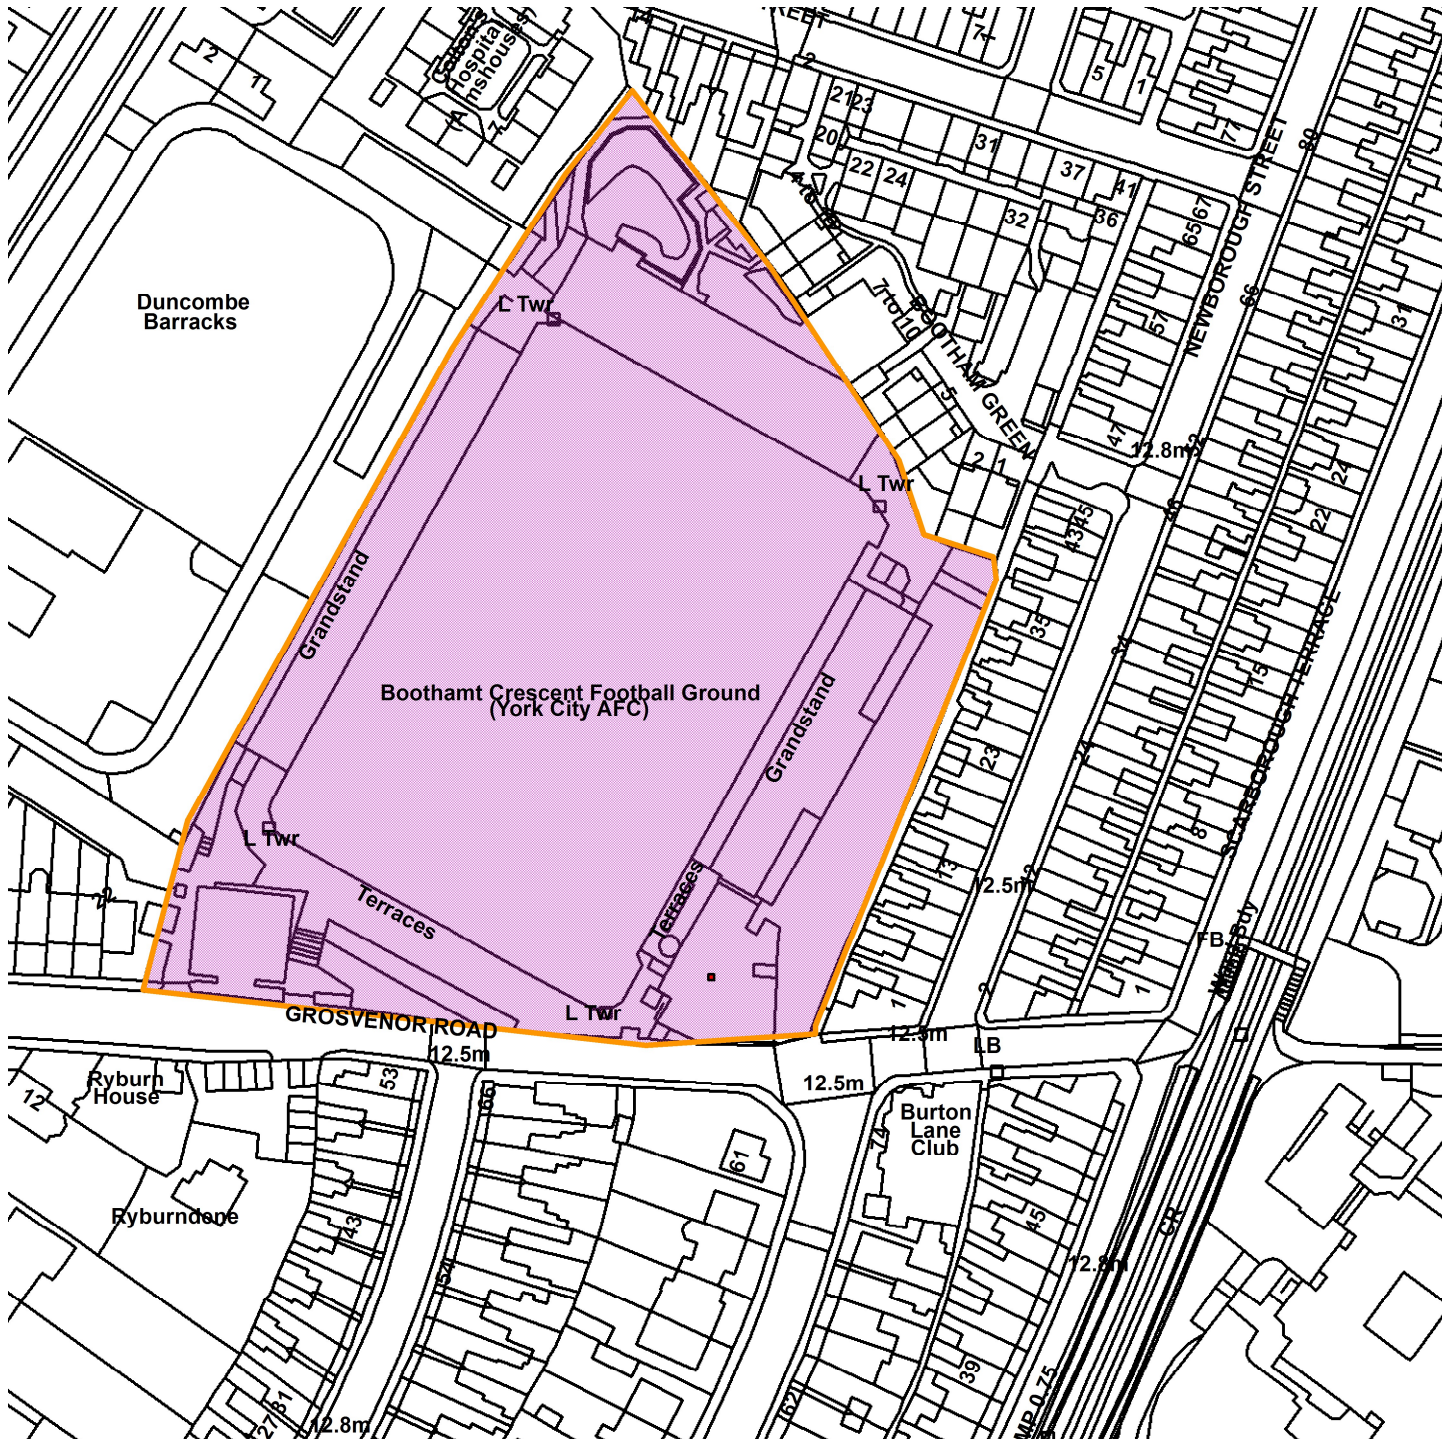

York City Football Club, Bootham Crescent, York

19/00246/FULM

GIS by ESRI (UK)

Scale : 1:1442

Reproduced from the Ordnance Survey map with the permission of the Controller of Her Majesty's Stationery Office © Crown Copyright 2000.

Unauthorised reproduction infringes Crown Copyright and may lead to prosecution or civil proceedings.

Organisation	City of York Council
Department	Economy & Place
Comments	Site Location Plan
Date	24 July 2020
SLA Number	